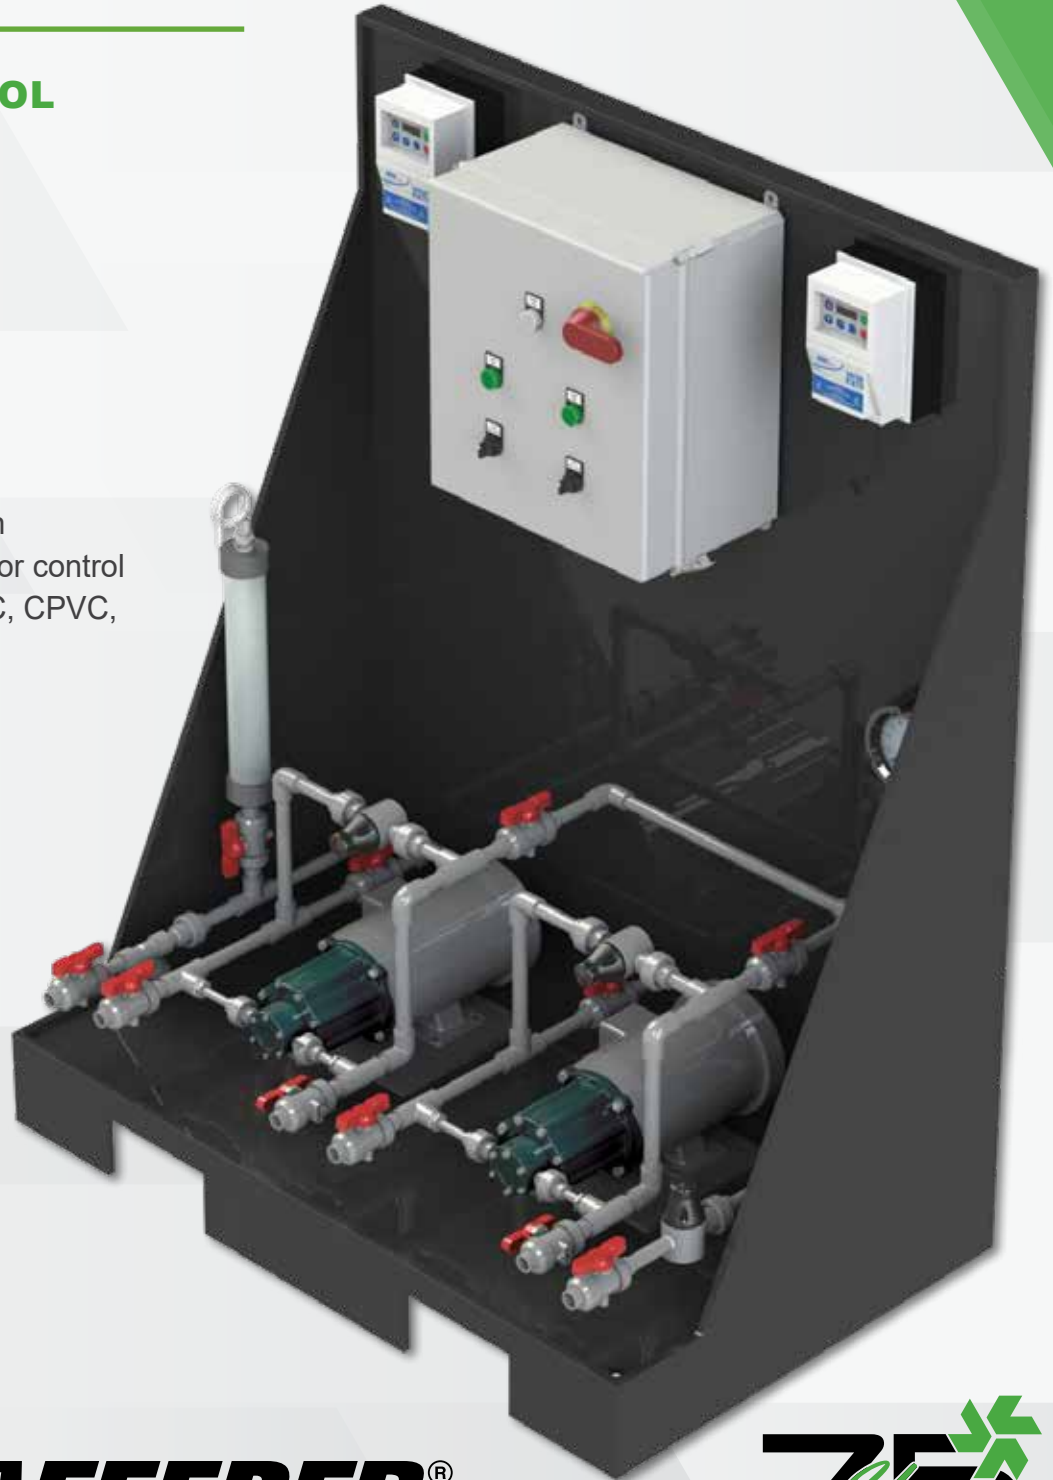

PULSAFEEDER

STANDARD CHEMICAL FEED SYSTEMS

DOSING AND CONTROL

- Sodium Hypochlorite
- Dechlorination
- pH Control (Acid / Caustic)
- Corrosion Inhibitors
- Scale Inhibitors
- Biocides

KEY FEATURES

- Duty / Stand-by Configuration
- HOA operation with VFD motor control
- Available pipe materials: PVC, CPVC, PVDF, or 316SS
- HDPE frame
- HDPE base with drip edge
- Performance tested
- Complete drawing package

Pulsafeeder standard chemical feed pump systems are designed for virtually every chemical dosing application. Each system is configured with Pulsafeeder Eclipse pumps and typical accessories in materials to fit the specific application. The unit is pre-assembled and tested for quick installation and easy start-up. Customized configurations are available for feed verification, automatic pump switch-over, and the addition of integrated controllers or timers.

SYSTEMS INCLUDE

- NPT ball valves on inlet (TP-01) and outlet (TP-02) process connections
- Strainer on suction header
- Suction (TP-04) and discharge drain valves
- System bleed valves (TP-05)
- Isolation valve (TP-03)
- Discharge pressure gauges
- Calibration column
- Back pressure valve
- Pressure relief valves
- Individual pump VFD's
- NEMA 4X FRP control panel enclosure
- HOA switches, run lights and main disconnect

P&ID

NOTE

1. PVDF piped skids will be fusion welded and will terminate in a 150 lb. flange connection
2. Sodium Hypochlorite feed skids will have vented ball valves
3. Pulsation dampener not required with rotary pump