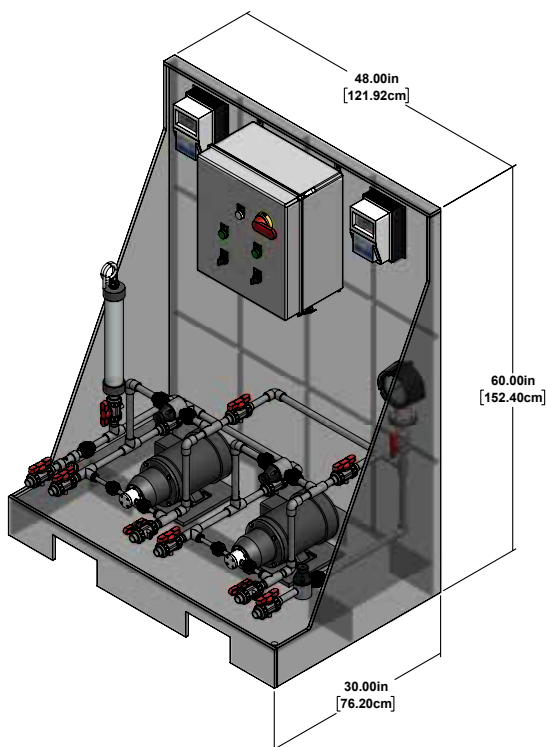

PULSAFEEDER

STANDARD CHEMICAL FEED SYSTEMS

DOSING AND CONTROL

- Sodium Hypochlorite
- Dechlorination
- pH Control (Acid / Caustic)
- Corrosion Inhibitors
- Scale Inhibitors
- Biocides

KEY FEATURES

- Duty / Stand-by Configuration
- HOA operation with VFD motor control
- Available pipe materials: PVC, CPVC, PVDF, or 316SS
- HDPE frame
- HDPE base with drip edge
- Performance tested
- Complete drawing package

Pulsafeeder standard chemical feed pump systems are designed for virtually every chemical dosing application. Each system is configured with Pulsafeeder Eclipse pumps and typical accessories in materials to fit the specific application. The unit is pre-assembled and tested for quick installation and easy start-up. Customized configurations are available for feed verification, automatic pump switch-over, and the addition of integrated controllers or timers.

SYSTEMS INCLUDE

- NPT ball valves on inlet (TP-01) and outlet (TP-02) process connections
- Strainer on suction header
- Suction (TP-04) and discharge drain valves
- System bleed valves (TP-05)
- Isolation valve (TP-03)
- Discharge pressure gauges
- Calibration column
- Back pressure valve
- Pressure relief valves
- Individual pump VFD's
- NEMA 4X FRP control panel enclosure
- HOA switches, run lights and main disconnect

DIMENSIONAL

SPECIFICATIONS

Pipe Diameter	Flow Range	Pressure Range
1/2"	1 - 6 gpm (4.5 - 27.3 lpm)	Differential Pressure up to 150 psi (10.3 bar) Working Pressure up to 300 psi (20.7 bar)
3/4"	6 - 12 gpm (27.3 - 54.6 lpm)	
1"	12 - 33 gpm (54.6 - 150.0 lpm)	