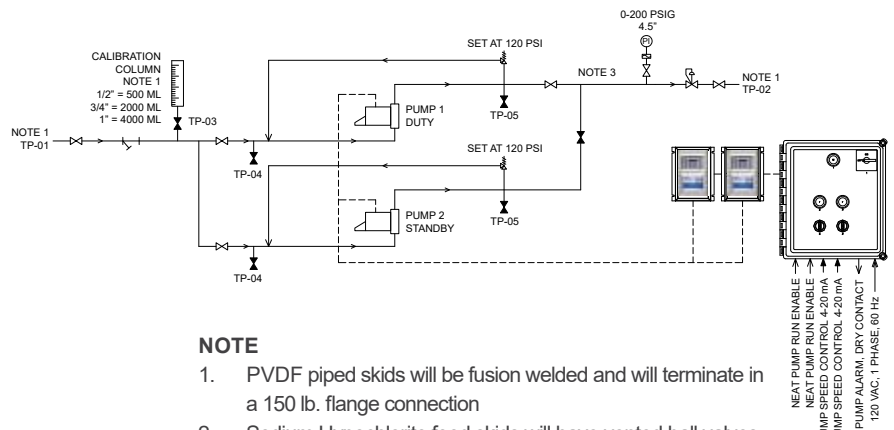

SYSTEMS INCLUDE

- NPT ball valves on inlet (TP-01) and outlet (TP-02) process connections
- Strainer on suction header
- Suction (TP-04) and discharge drain valves
- System bleed valves (TP-05)
- Isolation valve (TP-03)
- Discharge pressure gauges
- Calibration column
- Back pressure valve
- Pressure relief valves
- Individual pump VFD's
- NEMA 4X FRP control panel enclosure
- HOA switches, run lights and main disconnect

DIMENSIONAL

SPECIFICATIONS

Pipe Diameter	Flow Range	Pressure Range
1/2"	1 - 6 gpm (4.5 - 27.3 lpm)	Differential Pressure up to 150 psi (10.3 bar) Working Pressure up to 300 psi (20.7 bar)
3/4"	6 - 12 gpm (27.3 - 54.6 lpm)	
1"	12 - 33 gpm (54.6 - 150.0 lpm)	

P&ID

NOTE

1. PVDF piped skids will be fusion welded and will terminate in a 150 lb. flange connection
2. Sodium Hypochlorite feed skids will have vented ball valves
3. Pulsation dampener not required with rotary pump